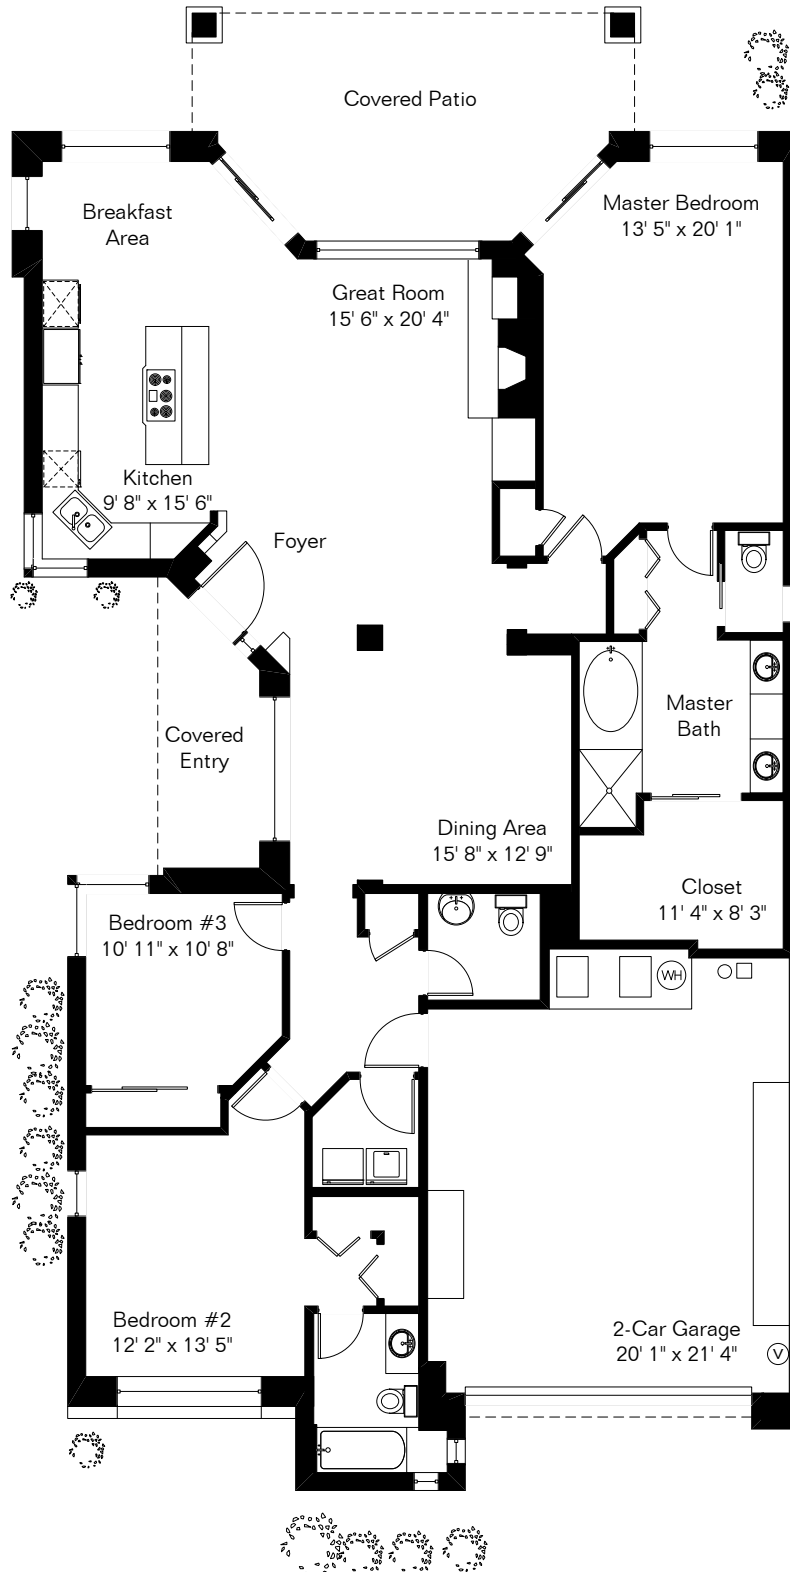

The square footages and room size information are deemed to be reliable but are not guaranteed and should be independently verified. This drawing is for marketing purposes only.

# 6562 E Ventana Crest Pl

Site Visit September 2018

Living Area 2,231 Sq Ft  
Garage 501 Sq Ft

Copyright 2022 Floor Plans First! LLC  
All Rights Reserved.

Floor Plans First! LLC  
See the Floor Plan First!